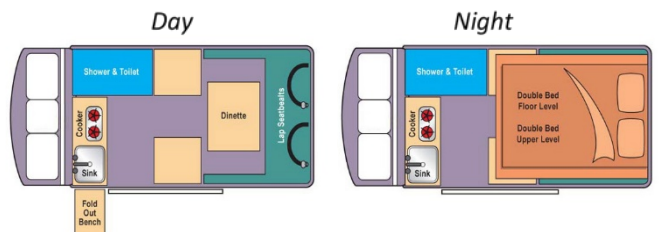

camperman
CAMPERVAN HIRE AUSTRALIA

- Family and backpacker friendly
- Unlimited Kilometres
- 24hr roadside assistance
- Drivers from 19 years upwards
- Extra Drivers at No Charge
- All inclusive pricing
- Comprehensive Insurance
- Road Toll fees Included